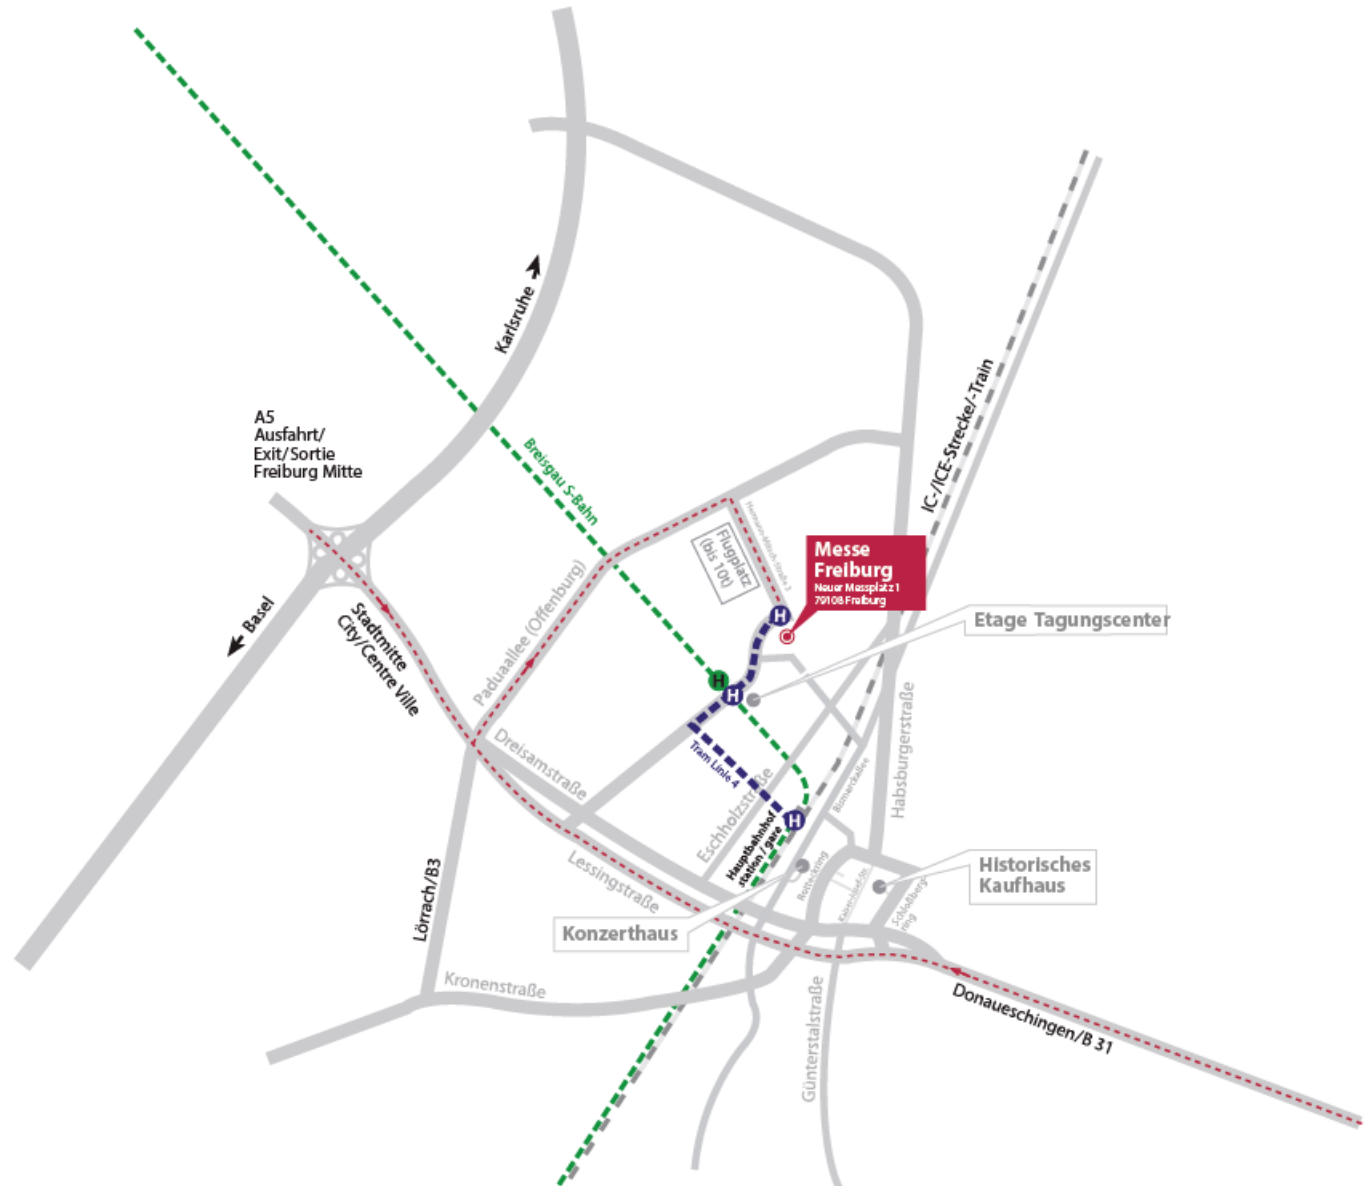

Arrival to Messe Freiburg

Via the A-5 autobahn Frankfurt-Karlsruhe-Basel, exit Freiburg Mitte. After that all you need to do is follow the Messe traffic guidance system all the way to the Exhibition Centre.

Messe Freiburg
Neuer Messplatz 1
(Navigation-adress: Hermann-Mitsch-Str. 3)
79108 Freiburg
Telefon +49 761 3881 02
Telefax +49 761 3881 3006
messe.freiburg@fwtm.de
www.messe.freiburg.de

Note: It could be that „Neuer Messplatz 1“ can't be found by your navigation device or maybe it displays a wrong routing towards the city centre. In this case please indicate „Hermann-Mitsch-Straße 3“ as destination address to get to the Messe Freiburg.

FREIBURG GREEN ZONE

The Freiburg Green Zone came into force on 1 January 2010. Green zones are specifically defined urban areas in which bans are in force on motor vehicles with high emission levels.

More information:

www.freiburg.de/umweltzone